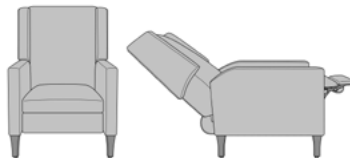

Statement of Line

CAPER1
30W 32D 44H 25AH
67 Ext. Depth

kwalu | Furnishing the Future™

6160 Peachtree Dunwoody Rd. Building C, Atlanta, GA 30328

1-877-MY-KWALU kwalu.com